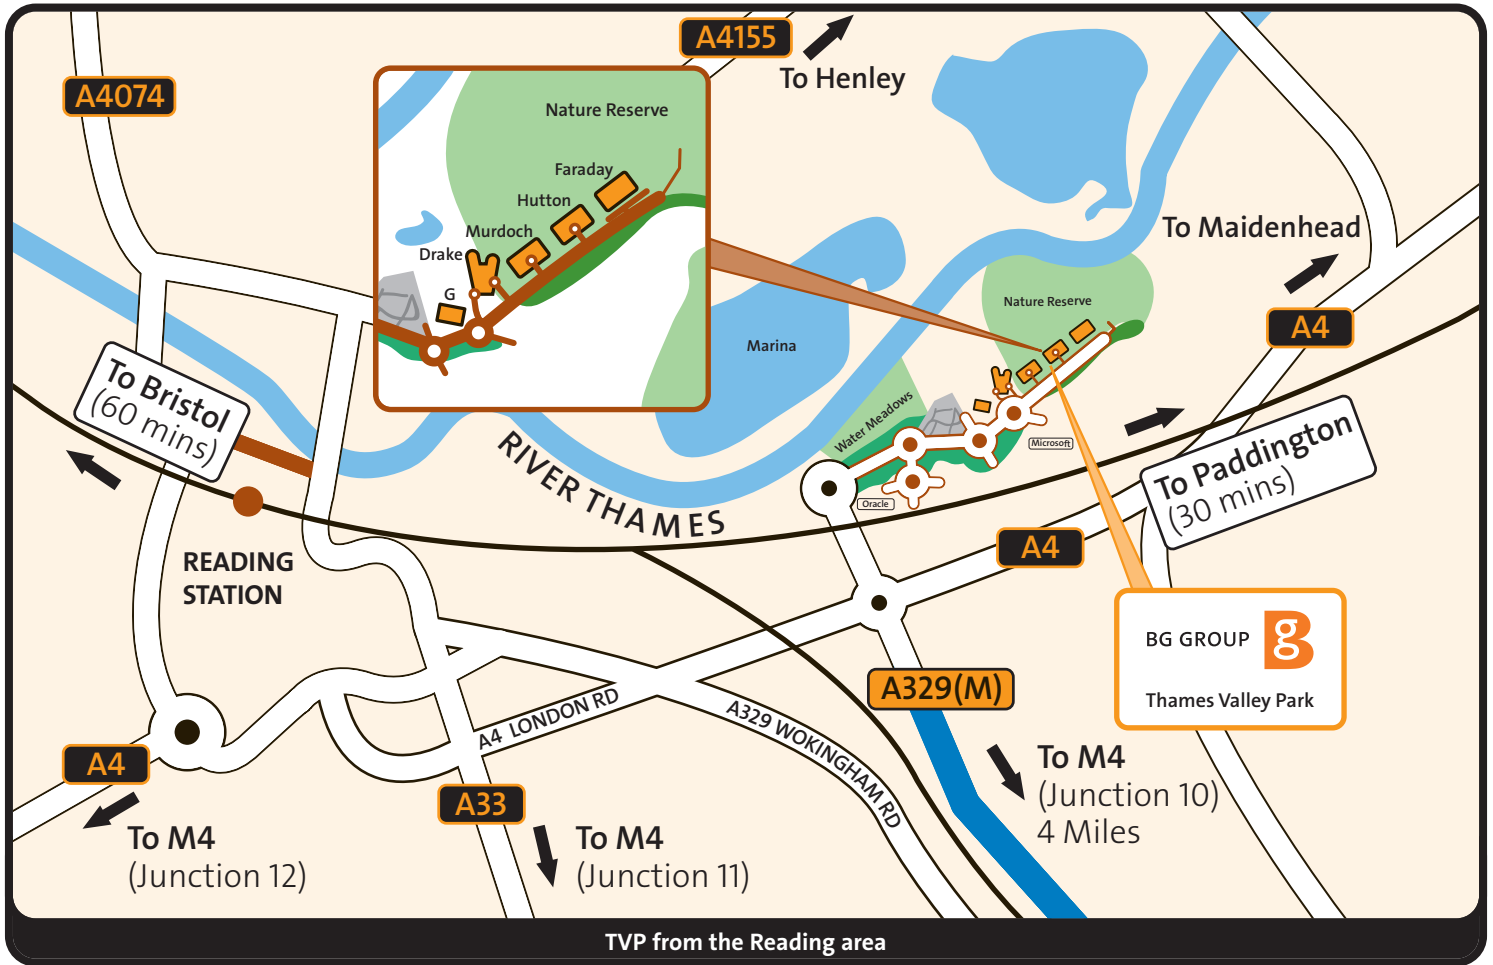

# Directions to BG Group – Thames Valley Park

## Directions to BG Group Headquarters, Thames Valley Park (TVP):

**BG Group plc**  
 100 Thames Valley Park Drive  
 Reading  
 RG6 1PT

Tel: (0118) 935 3222

All visitors should arrive at either Drake or Faraday receptions to be met by their host. Please note there is no visitor access at G, Hutton or Murdoch buildings.

### By Train

Take the train to Reading Station. Taxis are available outside the station or a frequent, dedicated and free bus service operates to TVP. The bus stop is to the right of the main station entrance, just past the Three Guineas pub; it has a TVP logo on it and is bus stop SA. The journey time to TVP is approximately 10–20 minutes.

### From the M4

Leave the M4 at Junction 10. Take the A329(M) towards Reading and follow signs to TVP, using the map for details.