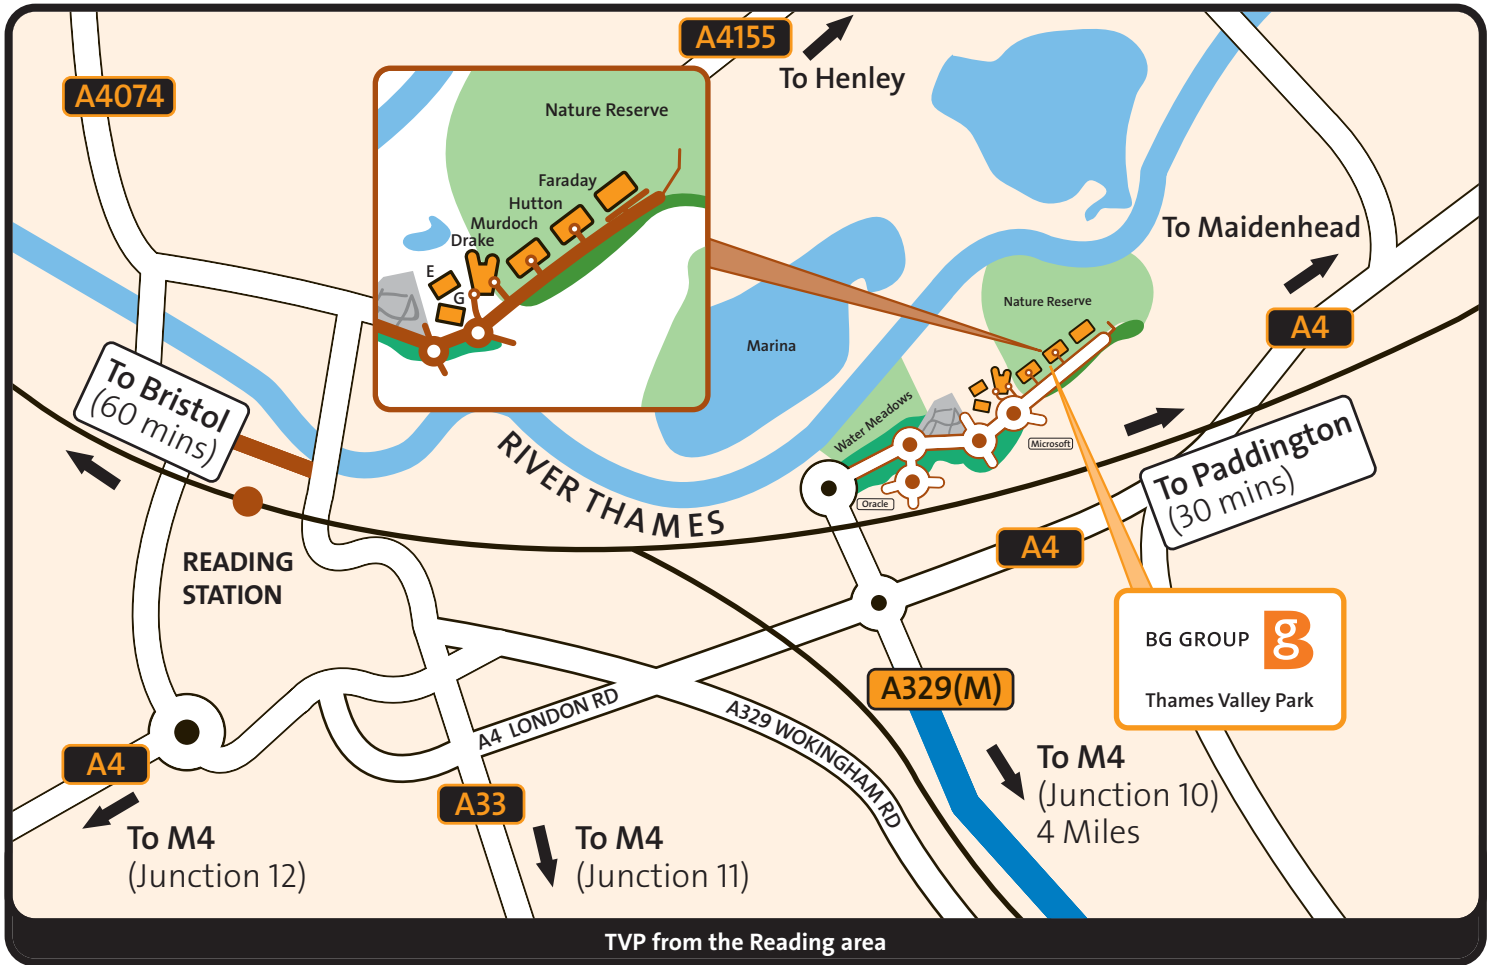

Directions to Thames Valley Park

BG GROUP

Directions to BG Group Headquarters, Thames Valley Park (TVP):

BG Group plc
 100 Thames Valley Park Drive
 Reading
 RG6 1PT

Tel: (0118) 935 3222

Visitors should ascertain the appropriate building for their visit. There are six buildings: E, G, Drake, Murdoch, Hutton and Faraday.

By Train

Take the train to Reading Station. Taxis are available outside the station or a frequent, dedicated and free bus service operates to TVP. The bus stop is to the right of the main station entrance, just past the Three Guineas pub; it has a TVP logo on it and is bus stop SA. The journey time to TVP is approximately 10–20 minutes.

[Click here for online train information](#)

From the M4

Leave the M4 at Junction 10. Take the A329(M) towards Reading and follow signs to TVP, using the map for details.